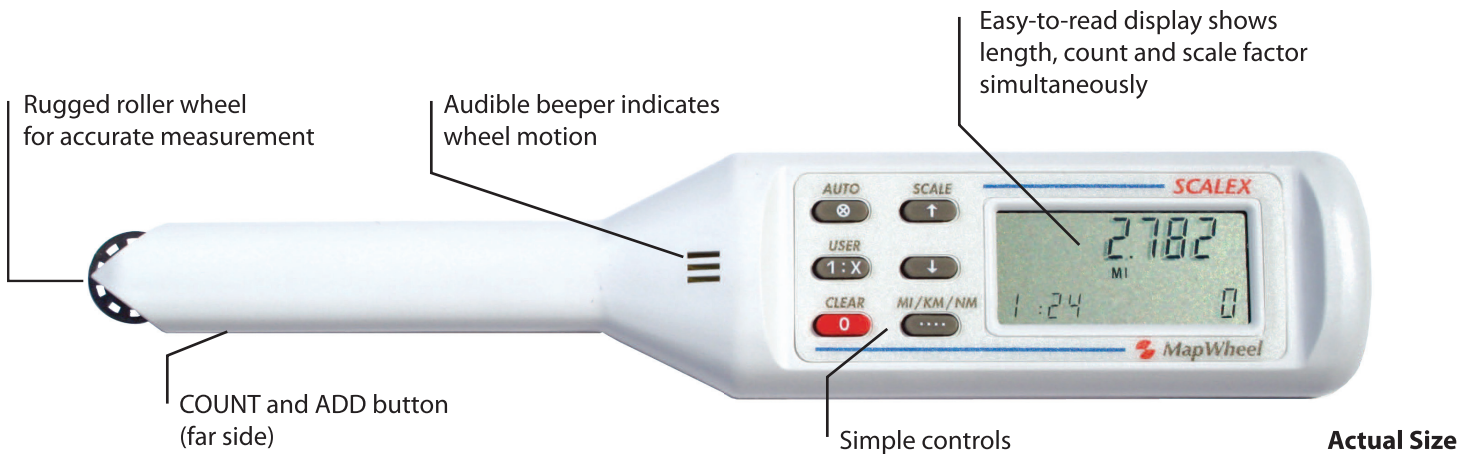

# MapWheel™

**Measure maps the fast, accurate way with the Scalex MapWheel™.** Here is the perfect tool specifically for taking scaled measurements from maps. Just select the built-in scale factor to match the map and roll the MapWheel. The measurement is displayed instantly.

- 19 built-in user scale factors including all common map scales
- Measures in miles, kilometers and nautical miles
- Counter and adder buttons on probe tip let you count stops made or add fixed destination lengths as you measure
- Calculate auto-scale factor from reduced, enlarged or odd-scale maps
- Create, store and retrieve user scale factors
- Clear, audible tone indicates wheel movement
- Easy-to-read liquid crystal display shows length, count and scale factor simultaneously
- Automatic shut-off assures long battery life
- Low battery indicator
- One year limited warranty

SPECIFICATIONS	
Accuracy:	0.25%
Batteries:	2 x AAA (included)